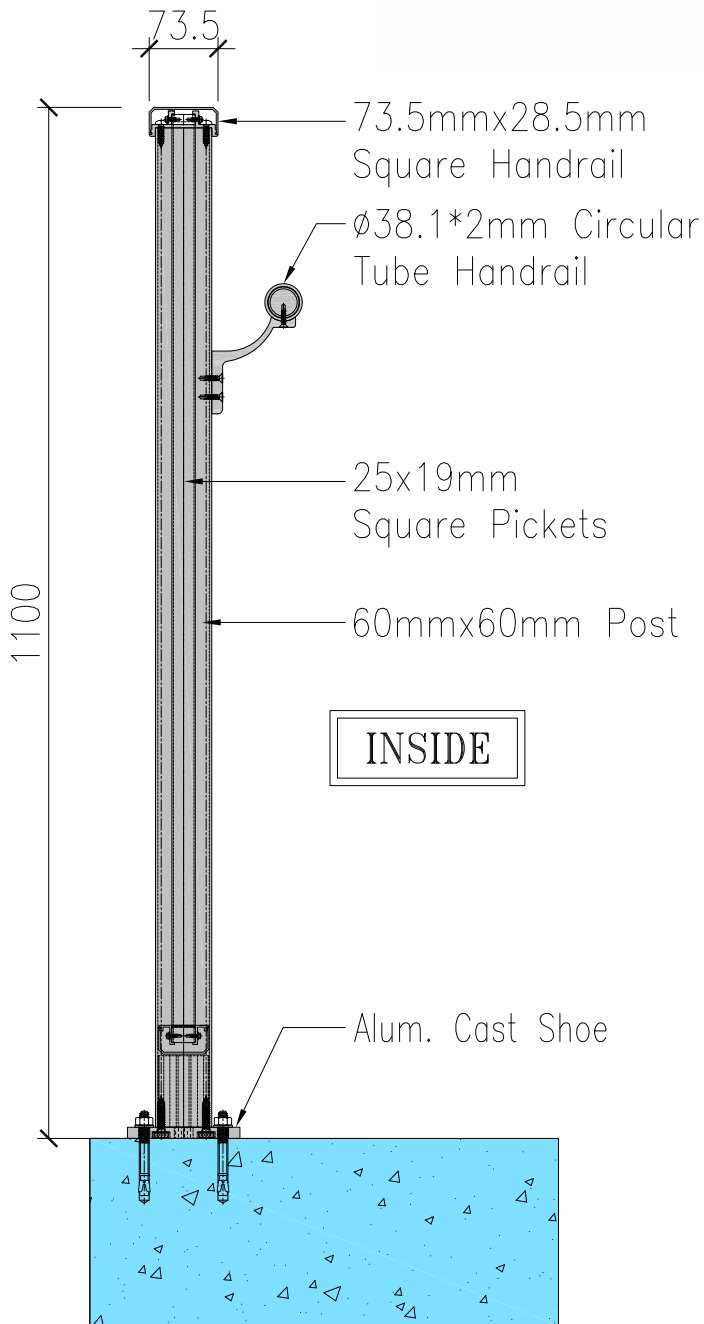

Vertical Picket max. space is 95 mm

Type Of Handrail

Square
73.5mmx28.5mm

Rounded
76.5mm

Standard Colors

Gray

RAL9007

Black

RAL9017

White

RAL9010

Brown

RAL8011

Other colors refer RAL color sample or available on custom order