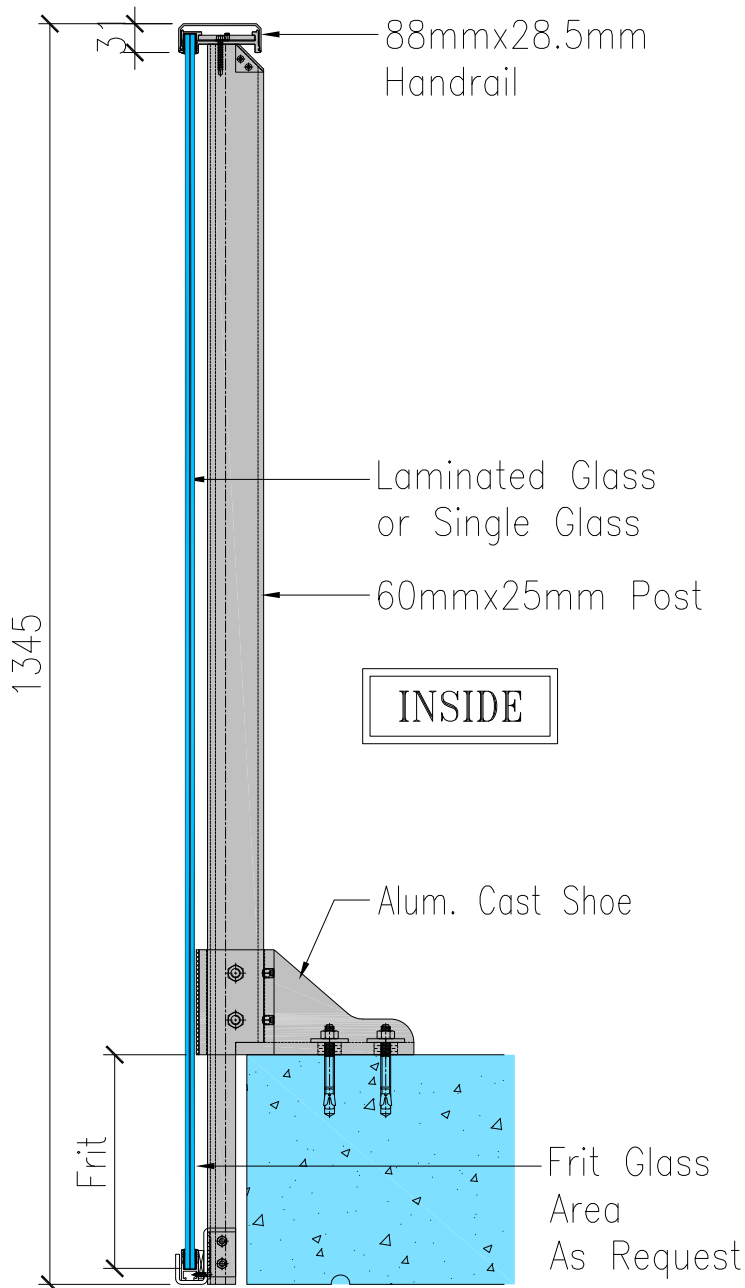

Glass preferred panel width between 900mm and 1300mm.

Glass is available in 4mm+4mm to 6+6mm thickness, laminated. Various colors of aluminum and glass patterns available

Type Of Handrail

Square
88mmx28.5mm

Rounded
92mm

Standard Colors

Gray

Black

White

Brown

RAL9007

RAL9017

RAL9010

RAL8011

Other colors refer RAL color sample or available on custom order