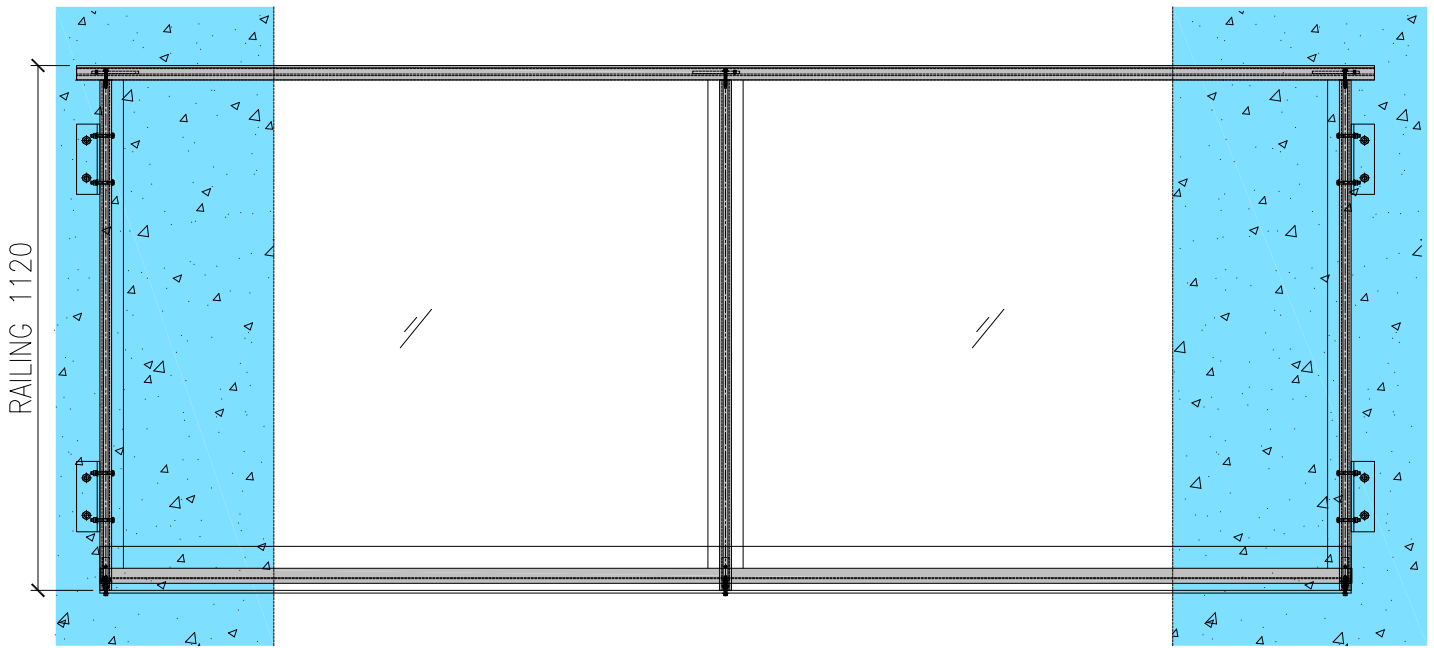

Glass preferred panel width between 900mm and 1300mm.

Glass is available in 6mm to 12mm thickness, tempered or laminated. Various colors of aluminum and glass patterns available