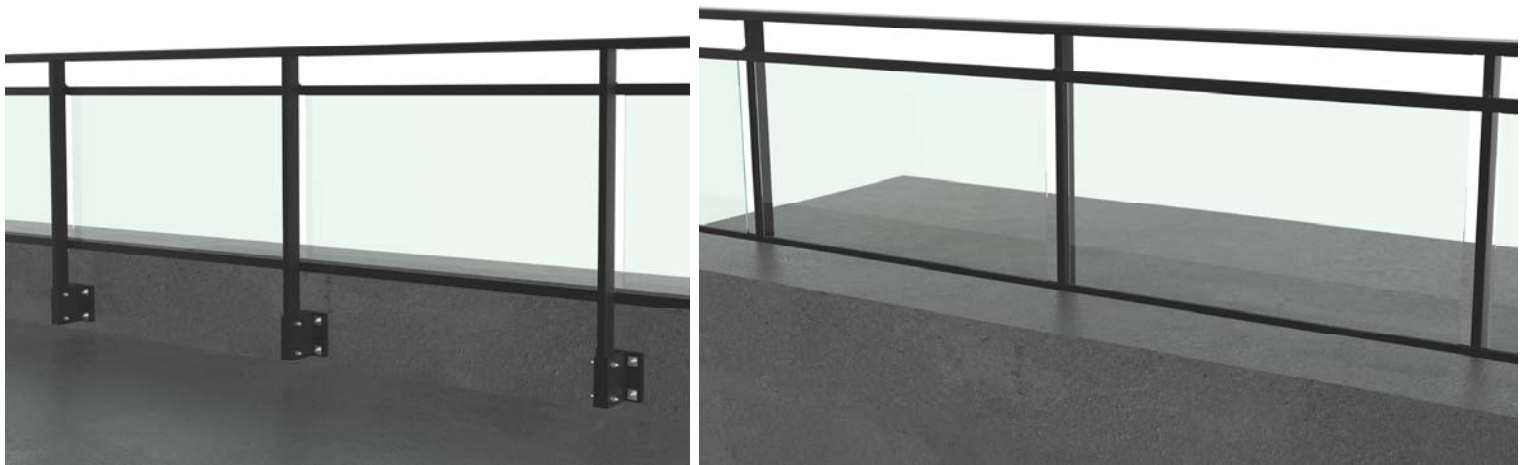

Glass preferred panel width between 900mm and 1300mm.

Glass is available in 6mm to 12mm thickness, tempered or laminated. Various colors of aluminum and glass patterns available

Type Of Handrail

Square
88mmx28.5mm

Rounded
90.5mm

Standard Colors

Gray

RAL9007

Black

RAL9017

White

RAL9010

Brown

RAL8011

Other colors refer RAL color sample or available on custom order