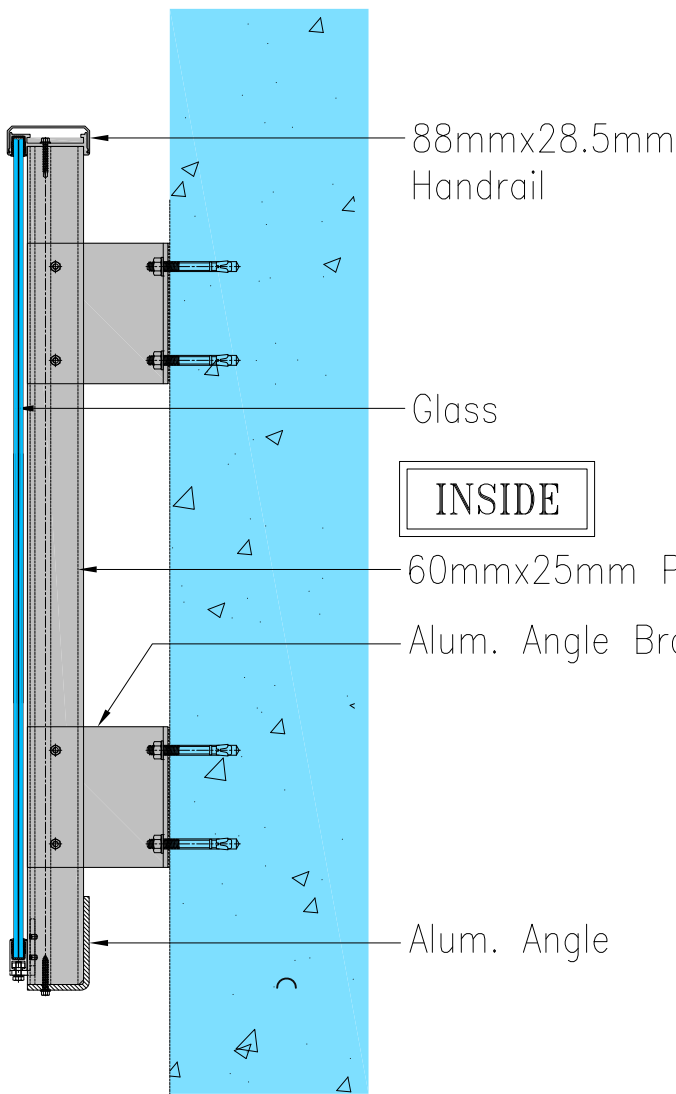

Type Of Handrail

Square
88mmx28.5mm

Rounded
90.5mm

Standard Colors

Gray

RAL9007

Black

RAL9017

White

RAL9010

Brown

RAL8011

Other colors refer RAL color sample or available on custom order