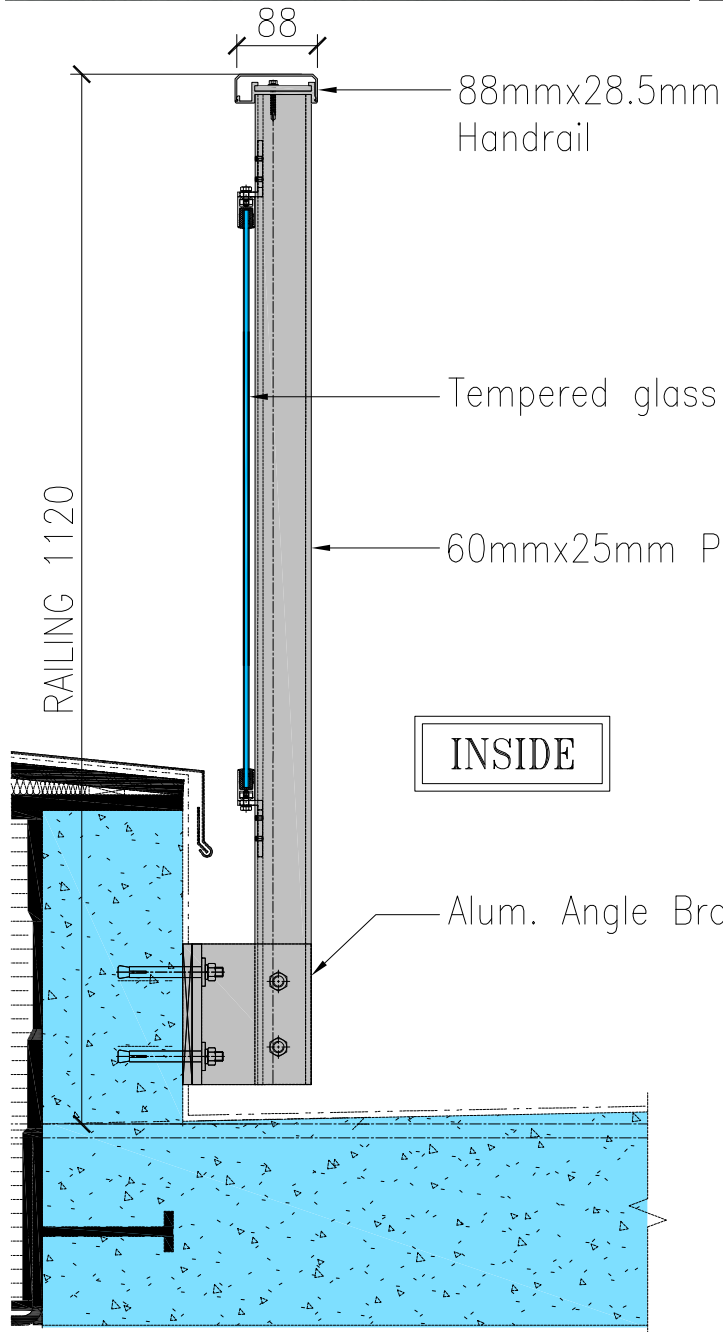

Glass preferred panel width between 900mm and 1300mm.

Glass is available in 6mm to 12mm thickness, tempered or laminated. Various colors of aluminum and glass patterns available

Type Of Handrail

Square
88mmx28.5mm

Rounded
90.5mm

Standard Colors

Gray

RAL9007

Black

RAL9017

White

RAL9010

Brown

RAL8011

Other colors refer RAL color sample or available on custom order