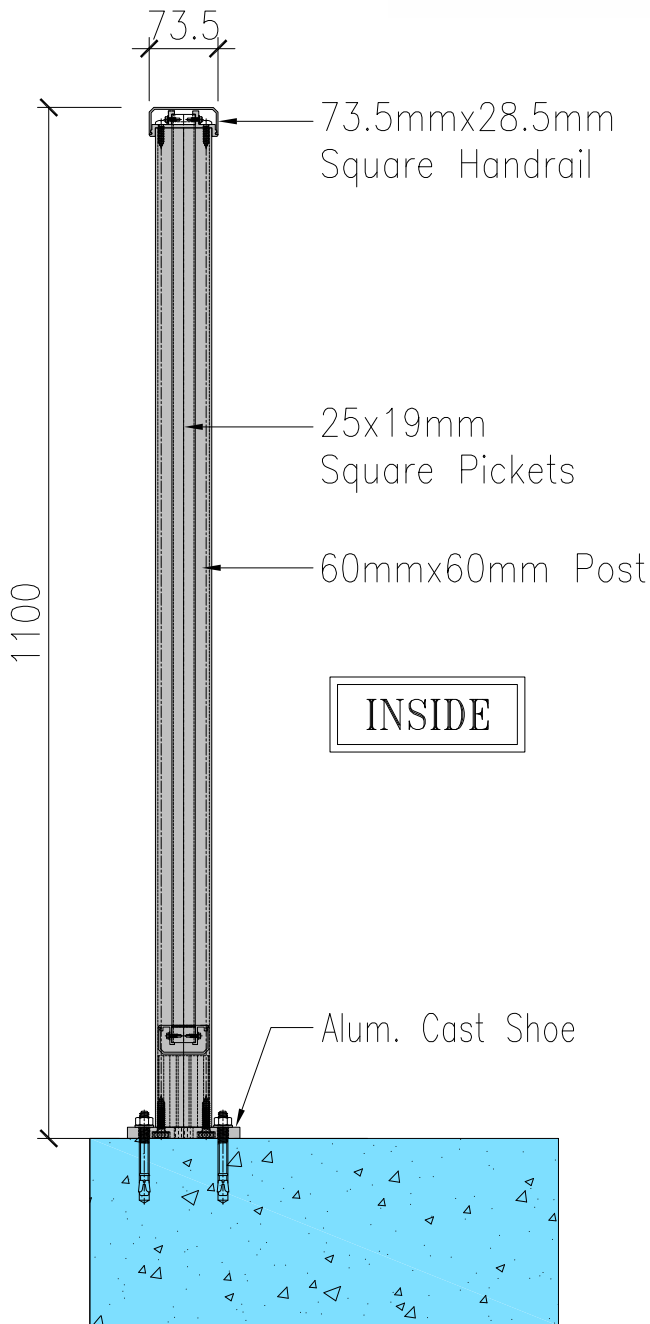

Vertical Picket max. space is 95 mm

Type Of Handrail

Square
73.5mmx28.5mm

Rounded
76.5mm

Standard Colors

Gray

RAL9007

Black

RAL9017

White

RAL9010

Brown

RAL8011

Other colors refer RAL color sample or available on custom order