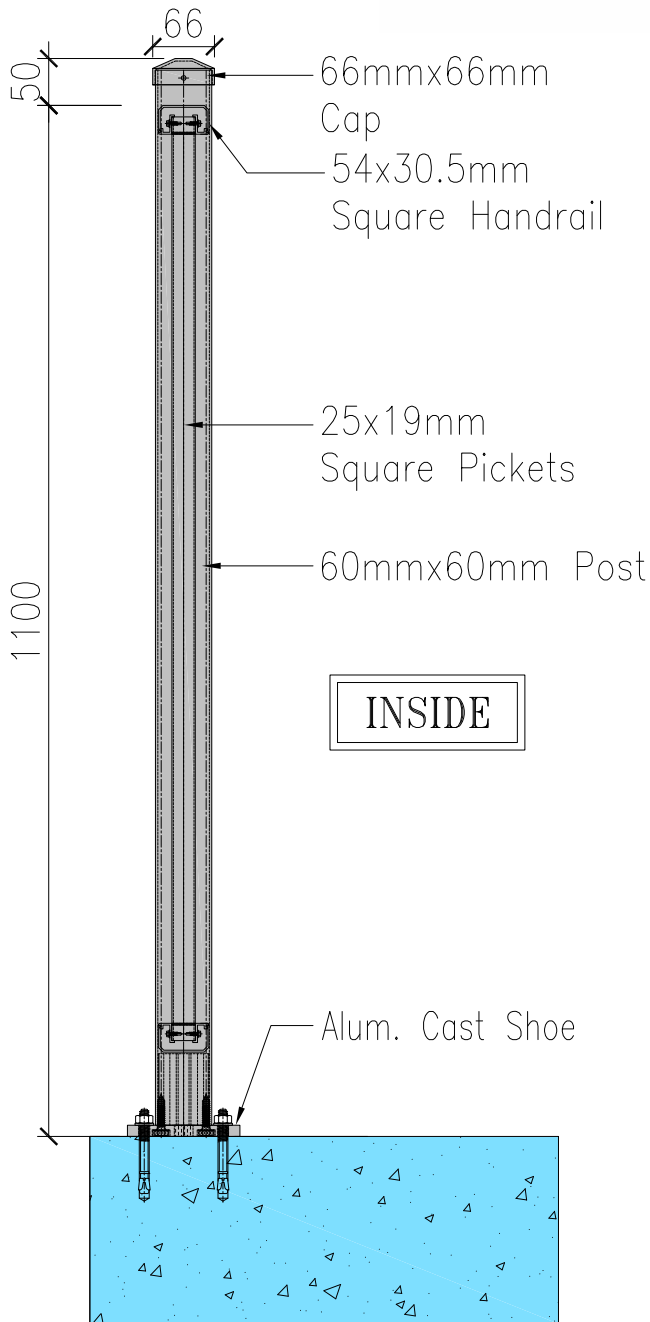

Vertical Picket max. space is 95 mm

Type Of Handrail

Square
54mmx30.5mm

Rounded
57mm

Standard Colors

Gray

RAL9007

Black

RAL9017

White

RAL9010

Brown

RAL8011

Other colors refer RAL color sample or available on custom order