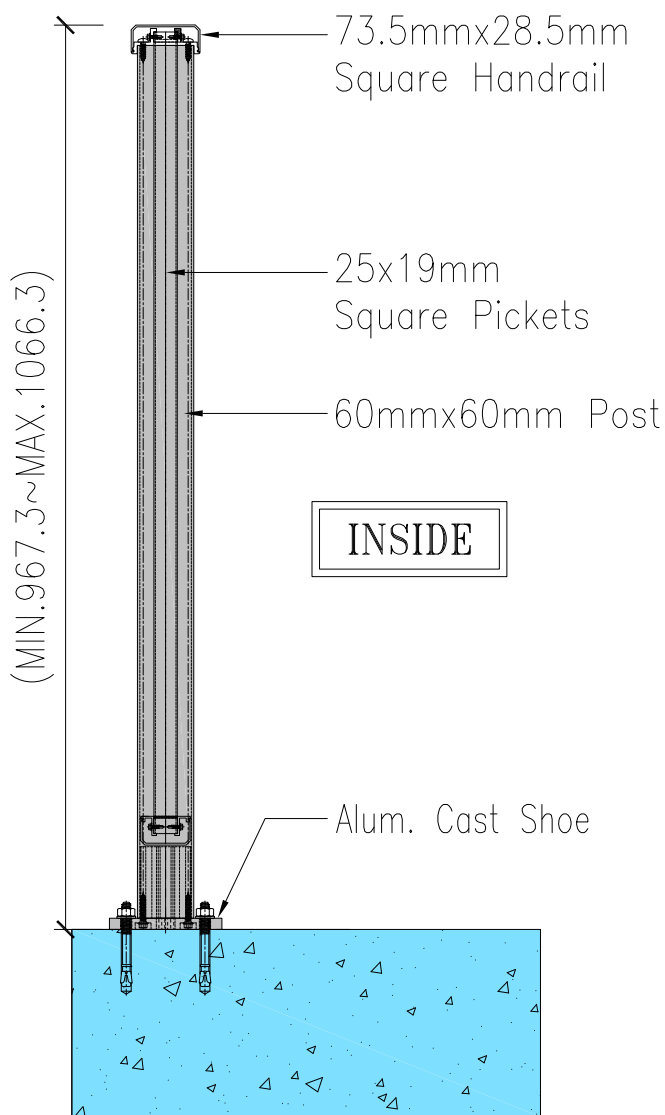

Vertical Picket max. space is 95 mm

Type Of Handrail

Square
73.5mmx28.5mm

Rounded
76.5mm

Standard Colors

Gray

RAL9007

Black

RAL9017

White

RAL9010

Brown

RAL8011

Other colors refer RAL color sample or available on custom order