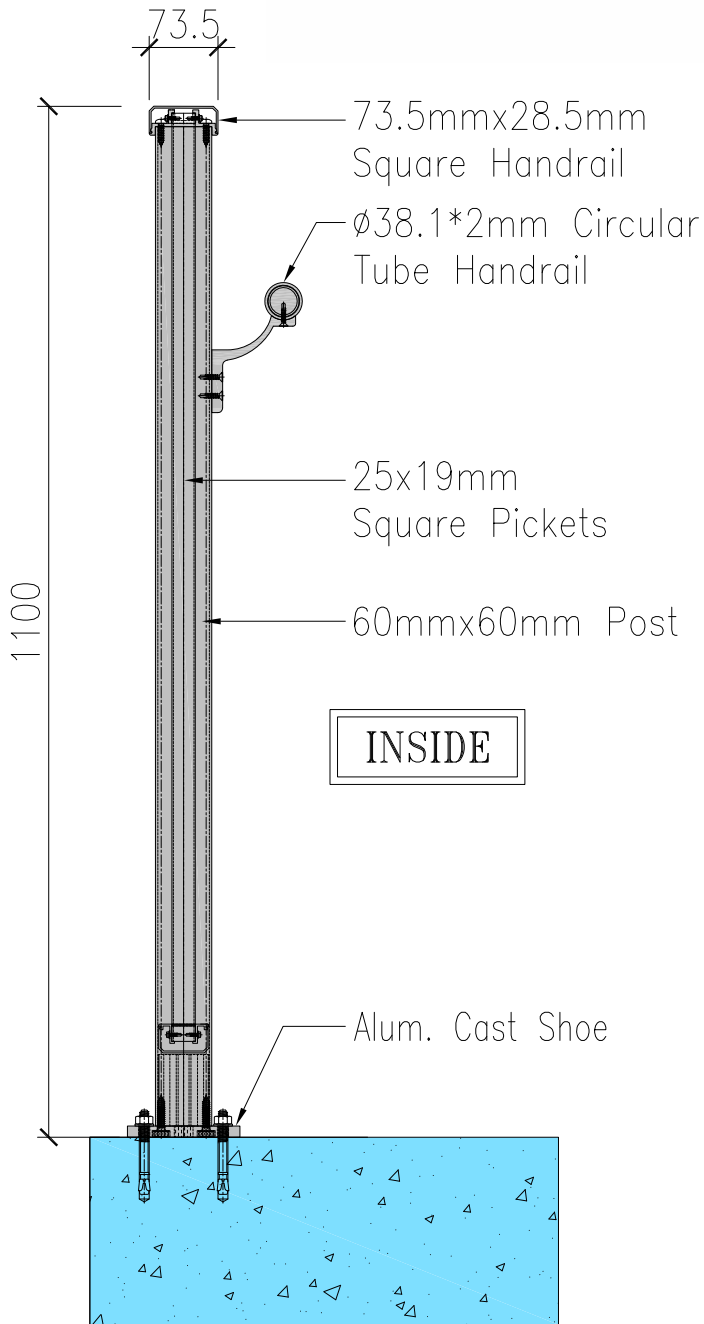

Vertical Picket max. space is 95 mm

Type Of Handrail

Square
73.5mmx28.5mm

Rounded
76.5mm

Standard Colors

Gray

RAL9007

Black

RAL9017

White

RAL9010

Brown

RAL8011

Other colors refer RAL color sample or available on custom order