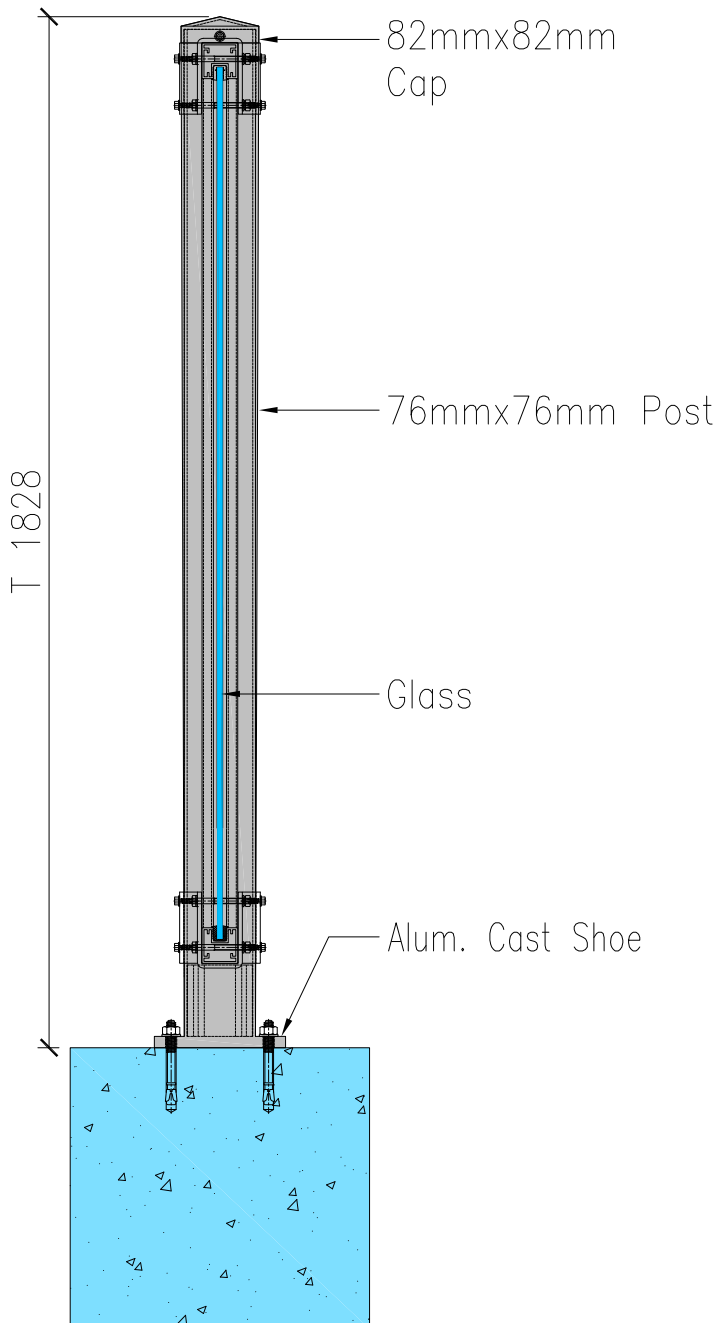

Max. Privacy Screen Width is 1500 mm

Type Of Cap

Cap
82mmx82mm

Standard Colors

Gray

RAL9007

Black

RAL9017

White

RAL9010

Brown

RAL8011

Other colors refer RAL color sample or available on custom order