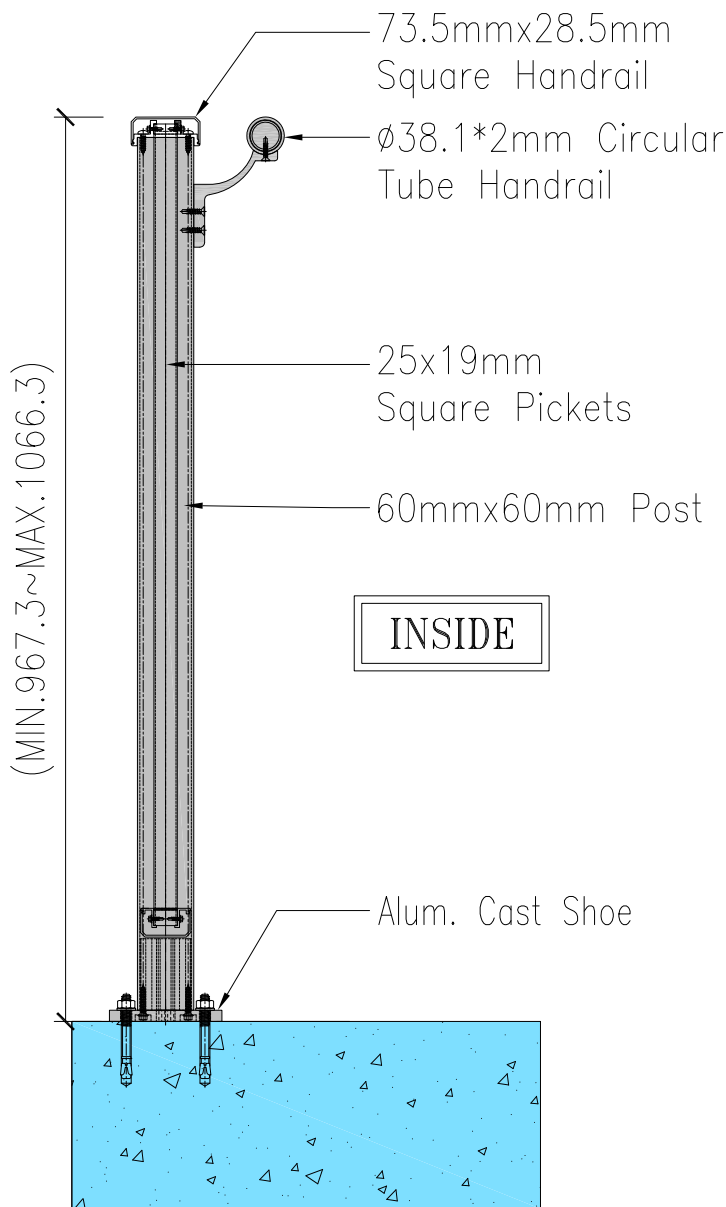

Vertical Picket max. space is 95 mm

Type Of Handrail

Square
73.5mmx28.5mm

Rounded
76.5mm

Standard Colors

Gray

RAL9007

Black

RAL9017

White

RAL9010

Brown

RAL8011

Other colors refer RAL color sample or available on custom order