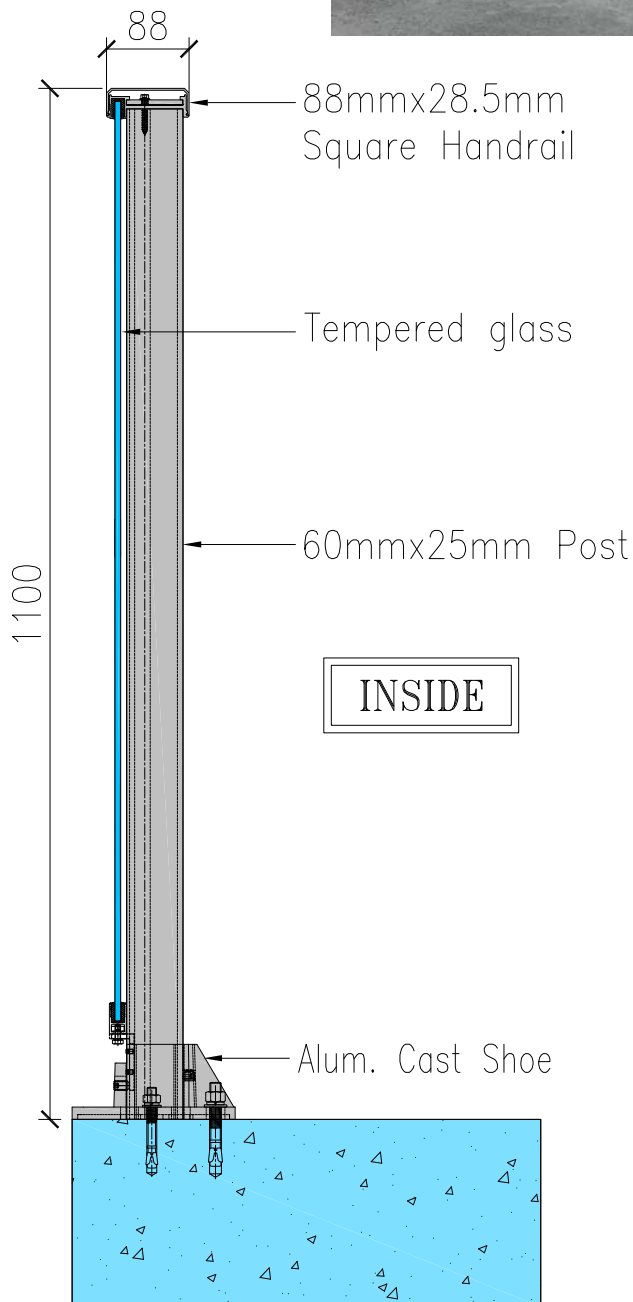

# **RAILINGS COLLECTION**

Glass preferred panel width between 900mm and 1300mm.

Glass is available in 6mm to 12mm thickness, tempered or laminated. Various colors of aluminum and glass patterns available