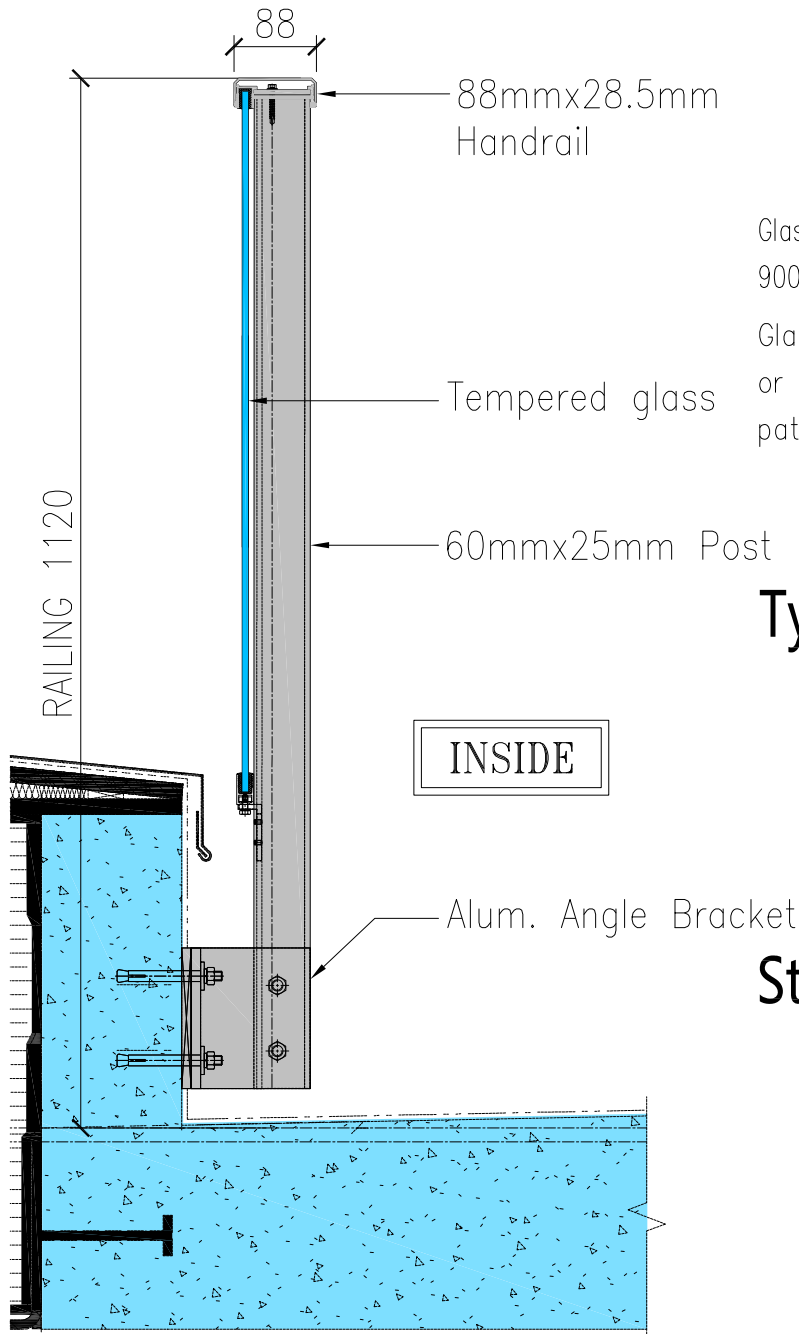

RAL8011

Other colors refer RAL color sample or available on custom order

Glass preferred panel width between 900mm and 1300mm.

Glass is available in 6mm to 12mm thickness, tempered or laminated. Various colors of aluminum and glass patterns available