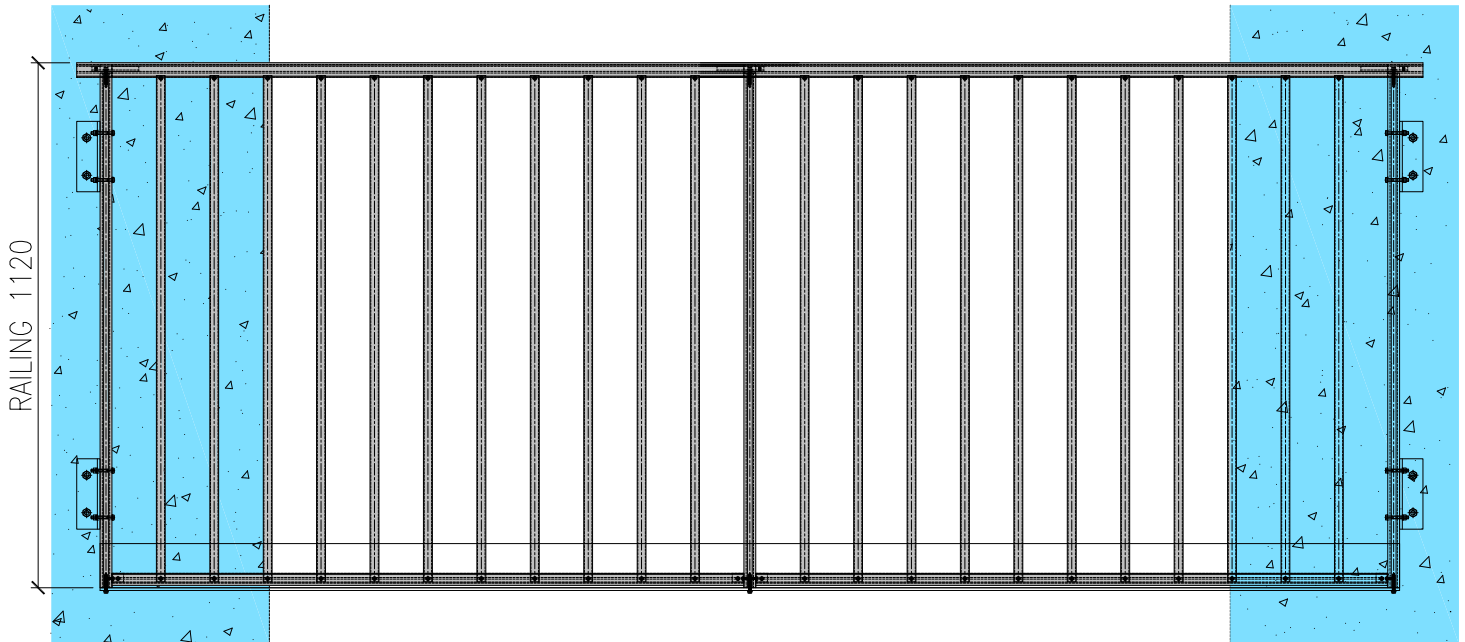

Vertical Picket max. space is 95 mm