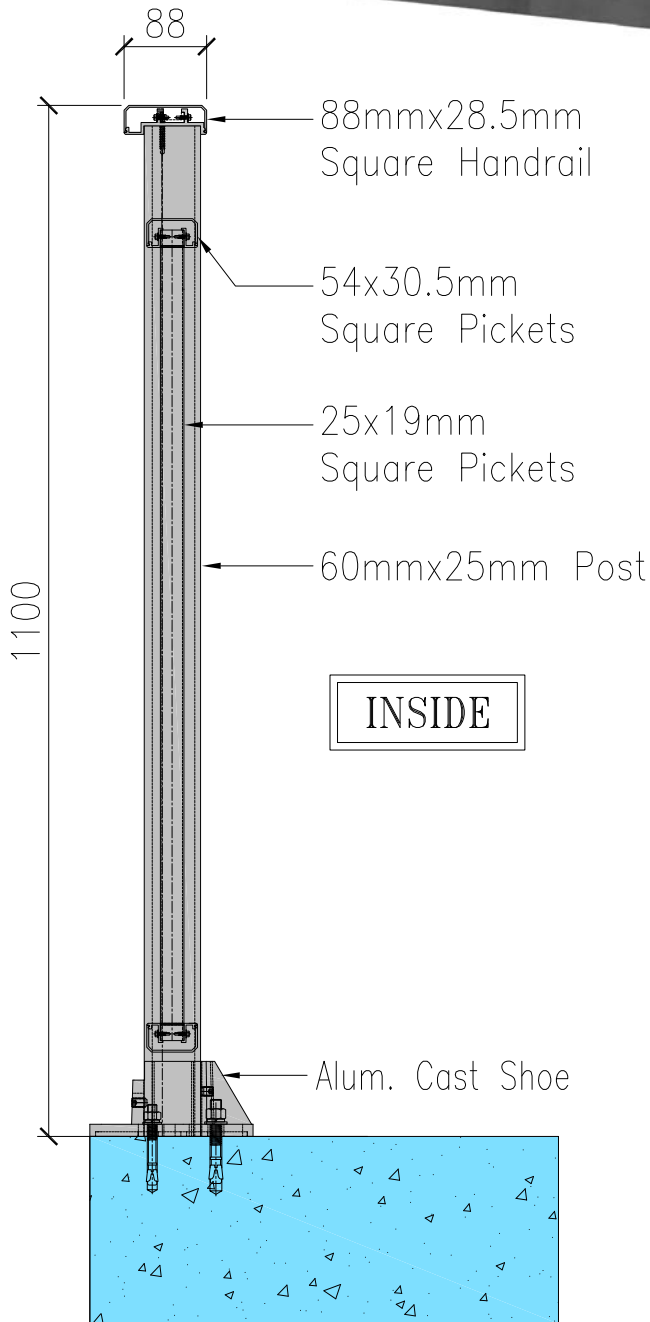

Vertical Picket max. space is 95 mm

Type Of Handrail

Square
88mmx28.5mm

Rounded
92mm

Standard Colors

Gray

RAL9007

Black

RAL9017

White

RAL9010

Brown

RAL8011

Other colors refer RAL color sample or available on custom order