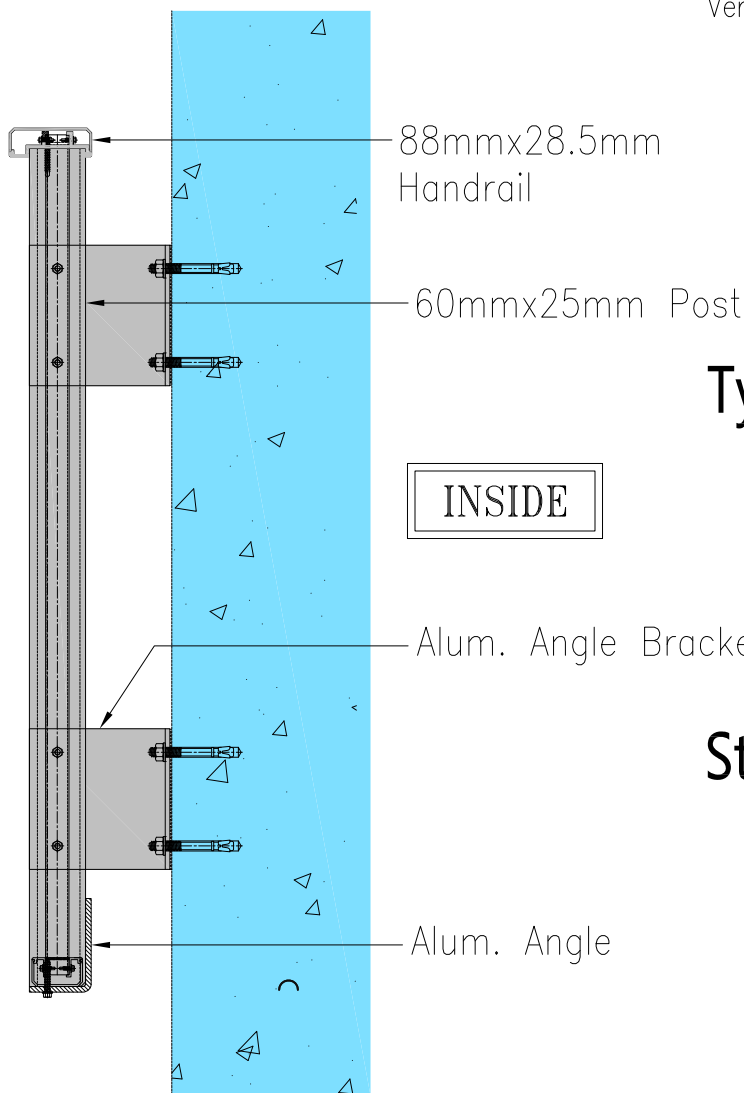

88mmx28.5mm Handrail

60mmx25mm Post

Alum. Angle Bracket

Alum. Angle

INSIDE

Type Of Handrail

Square
88mmx28.5mm

Rounded
90.5mm

Standard Colors

Gray

Black

White

Brown

RAL9007

RAL9017

RAL9010

RAL8011

Other colors refer RAL color sample or available on custom order