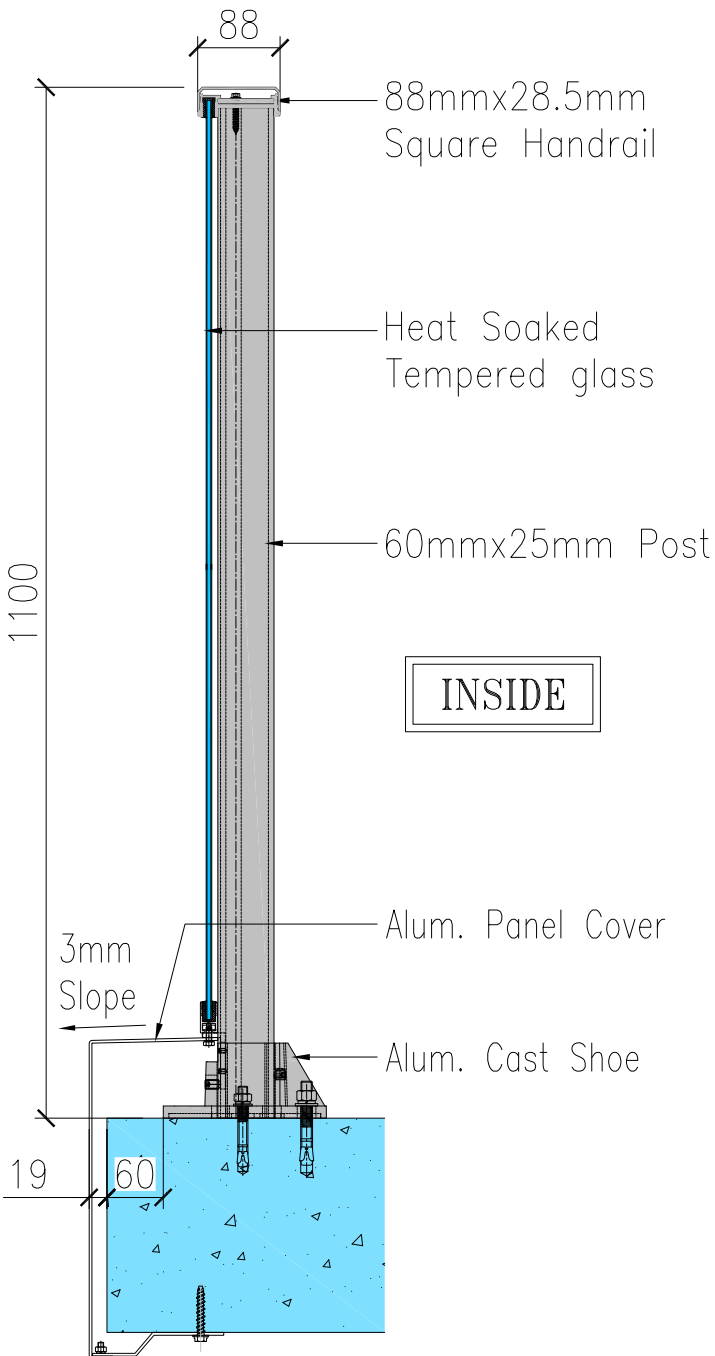

Glass preferred panel width between 900mm and 1300mm.

Glass is available in 6mm to 12mm thickness, tempered or laminated. Various colors of aluminum and glass patterns available

Type Of Handrail

Square
88mmx28.5mm

Rounded
92mm

Standard Colors

Gray

RAL9007

Black

RAL9017

White

RAL9010

Brown

RAL8011

Other colors refer RAL color sample or available on custom order