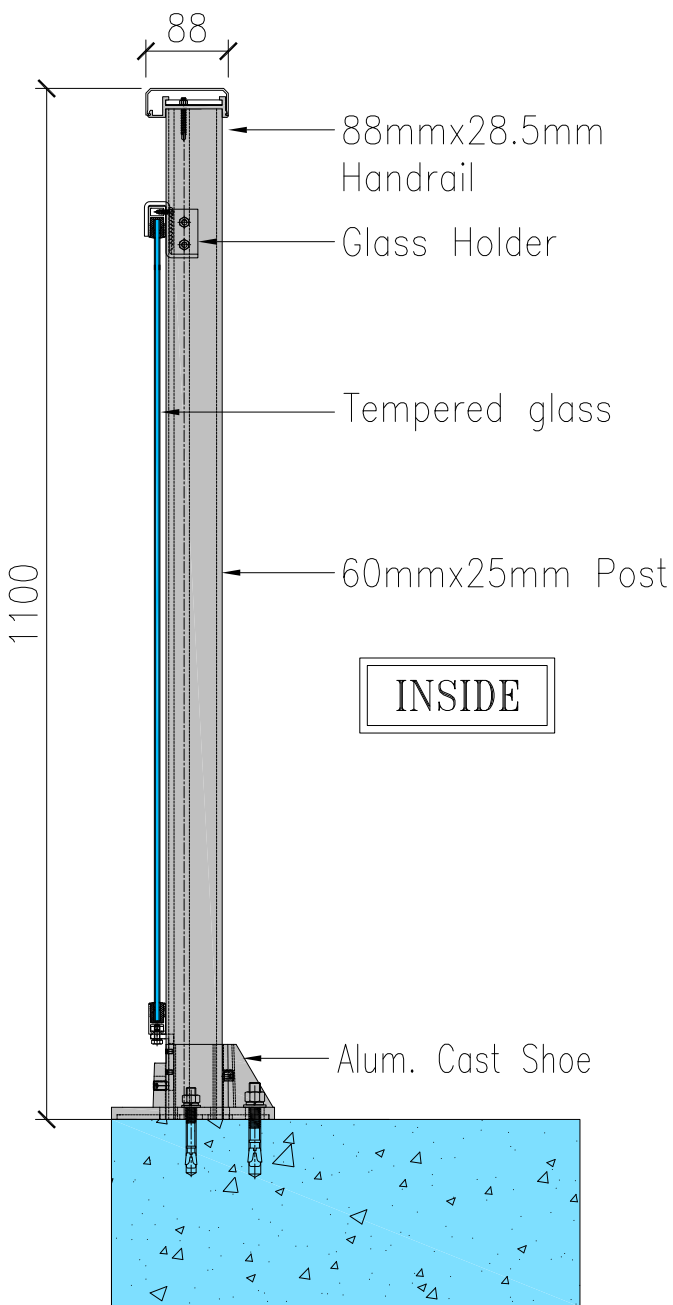

Glass preferred panel width between 900mm and 1300mm.

Glass is available in 6mm to 12mm thickness, tempered or laminated. Various colors of aluminum and glass patterns available

Type Of Handrail

Square
88mmx28.5mm

Rounded
90.5mm

Standard Colors

Gray

RAL9007

Black

RAL9017

White

RAL9010

Brown

RAL8011

Other colors refer RAL color sample or available on custom order