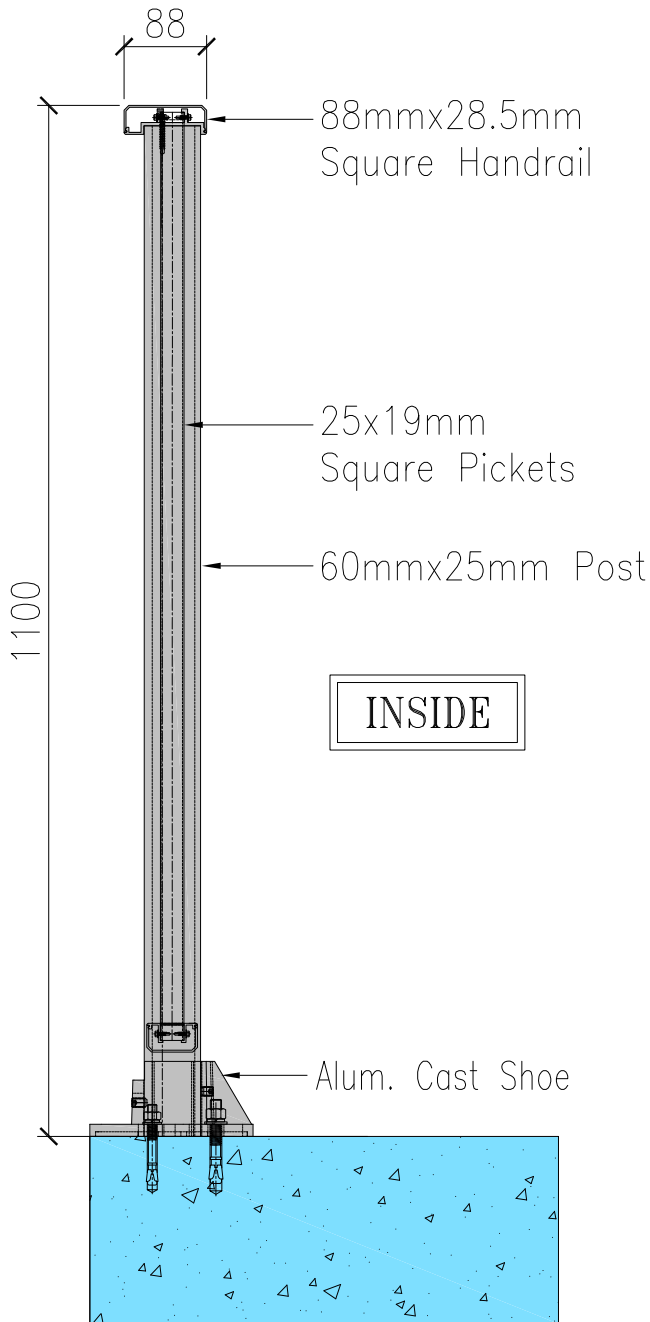

Vertical Picket max. space is 95 mm

Type Of Handrail

Square
88mmx28.5mm

Rounded
92mm

Standard Colors

Gray

RAL9007

Black

RAL9017

White

RAL9010

Brown

RAL8011

Other colors refer RAL color sample or available on custom order